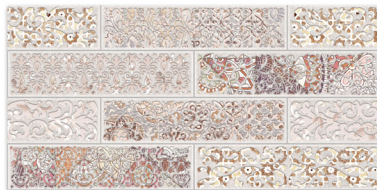

Wall Tile 30x60cm

Ferial - light

Ferial - Decor

Ferial - dark

YOUNAS 30x60

يونسر Gray

Wall Tile 30x60cm

Younas gray - light gray

Younas gray - Decor gray

Younas gray - dark gray

YOUNAS 30x60

يونا س Cream

Wall Tile 30x60cm

Younas cream - light cream

Younas cream - Decor cream

Younas cream - dark cream